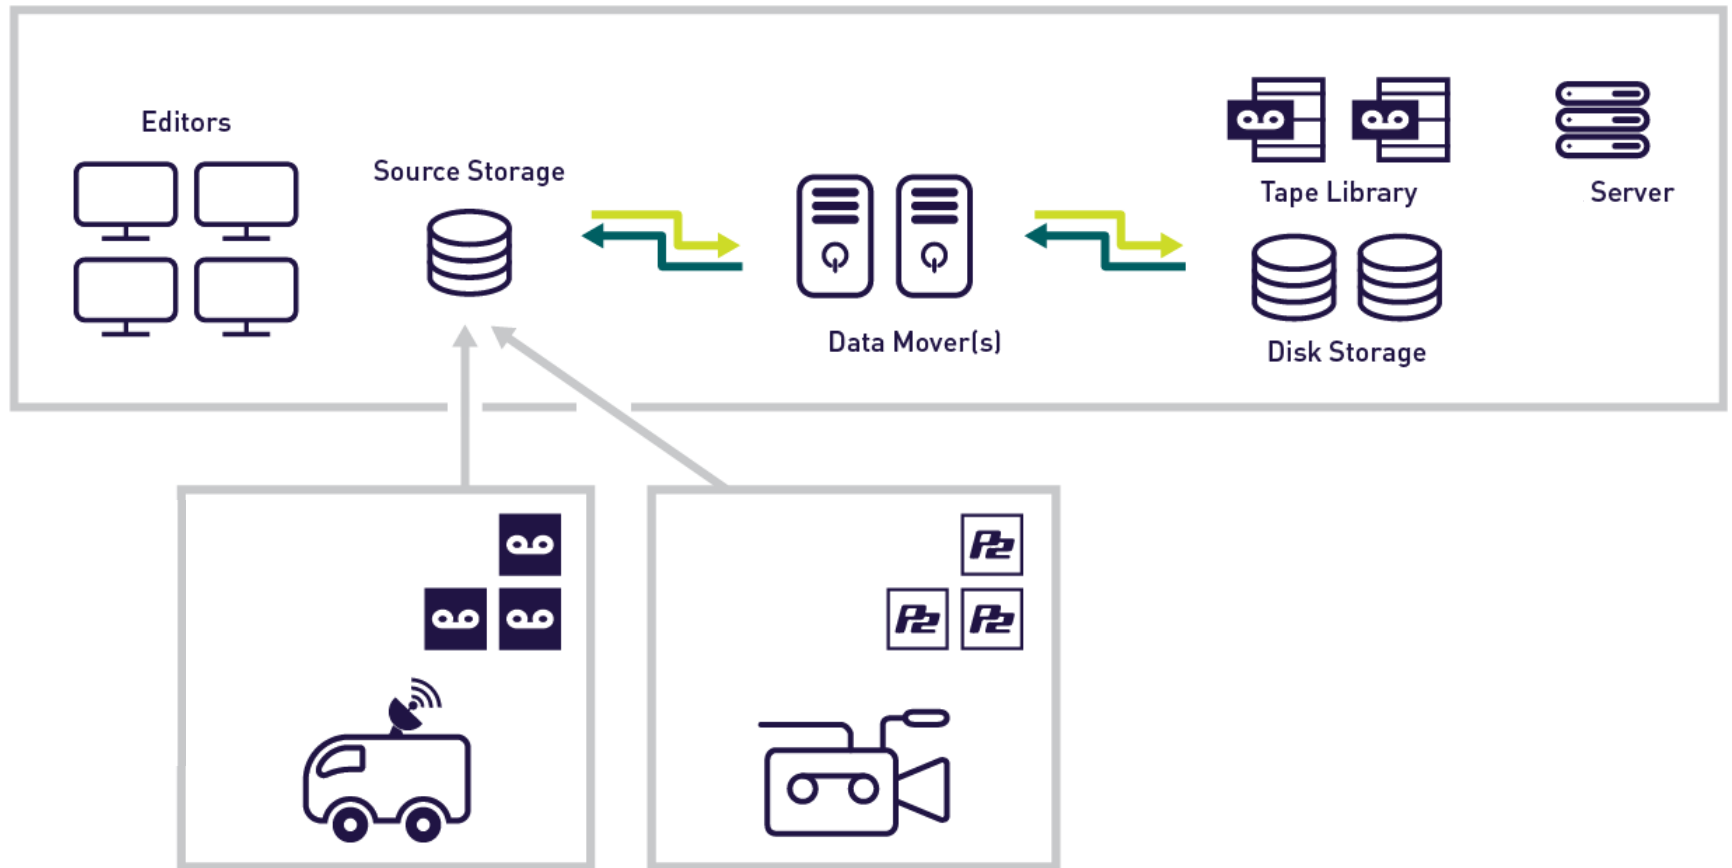

1

NEW CHALLENGE: SECURING ASSETS

Ever lost a daily, an entire production?

60% of companies that lose their data will shut down within 6 months of the disaster.

Every week 140,000 hard drives crash in the United States.

NEW CHALLENGE: SECURING ASSETS

NEW CHALLENGE: VOLUME

NEW CHALLENGE: VOLUME SURGE

SCALE OUT

NEW CHALLENGE: VOLUME SURGE

SCALE OUT

NEW CHALLENGE: VOLUME SURGE

MAXIMIZE SCALABILITY & THROUGHPUT